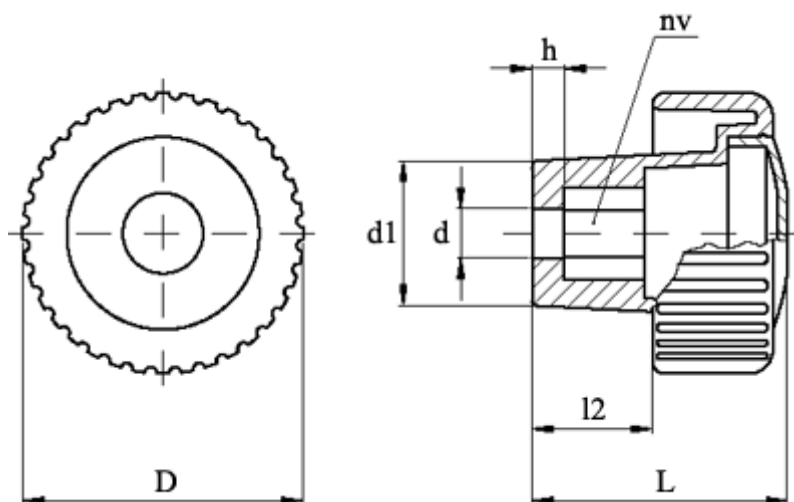

Article number: 23021387329

Description: E+G Knurled knob
MCT.35 EH-8 C9, Black centre cap

Measures

D = 35
d = 8
d1 = 18.0
h = 4
L = 32
l2 = 15
NV = 13